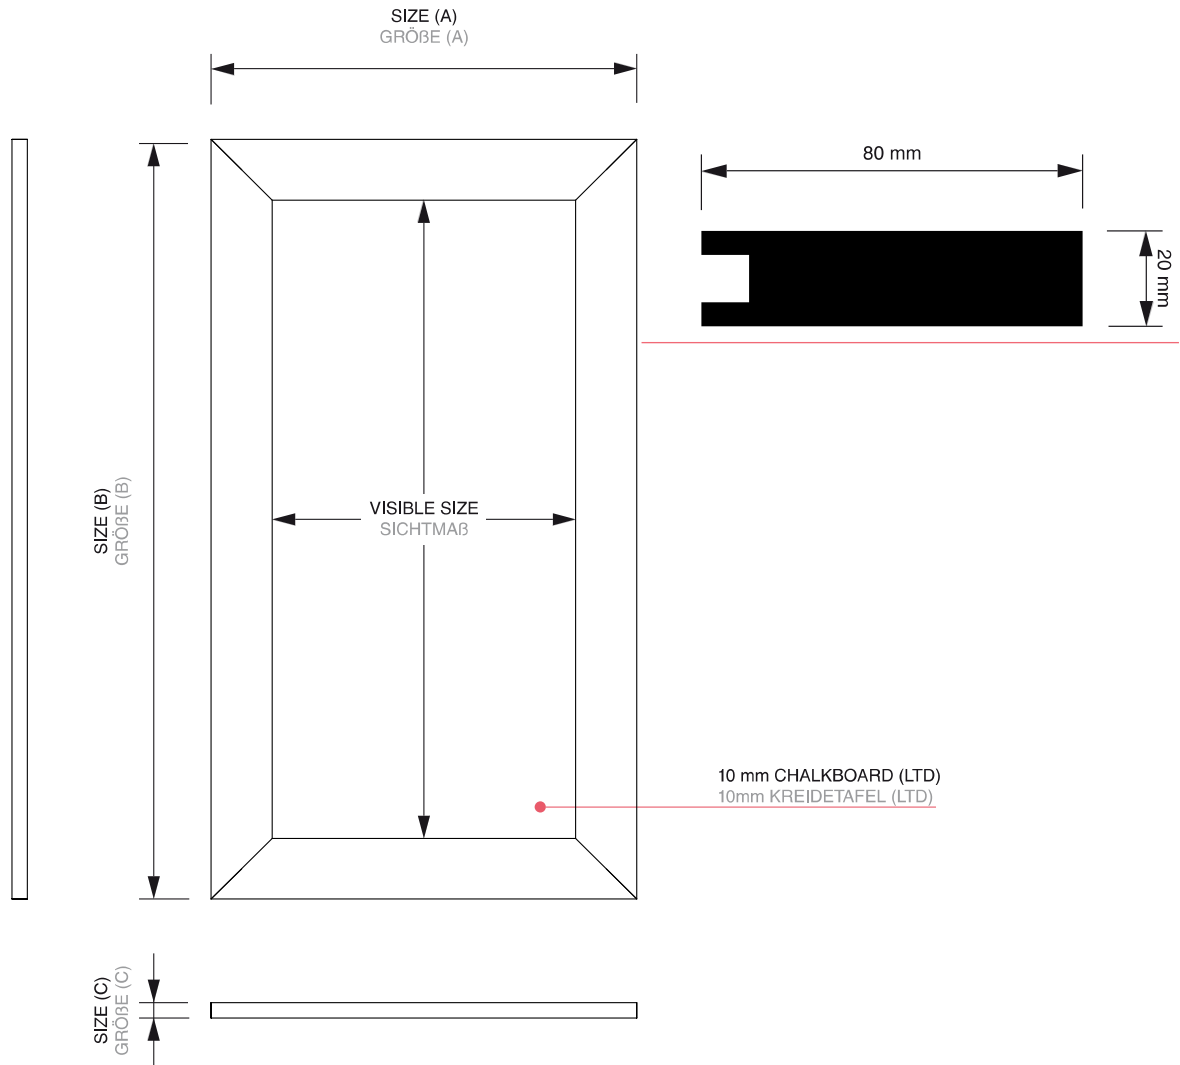

PRODUCT SHEET

JD NATURA Chalk Board Wide

HOSPITALITY SPACE EQUIPMENT > JD NATURA WOODEN RANGE

ACCESSORIES ZUBEHÖR

SCRITTO® CHALKMARKERS
KREIDESTIFTE

EASEL HOLZSTAFFELEI