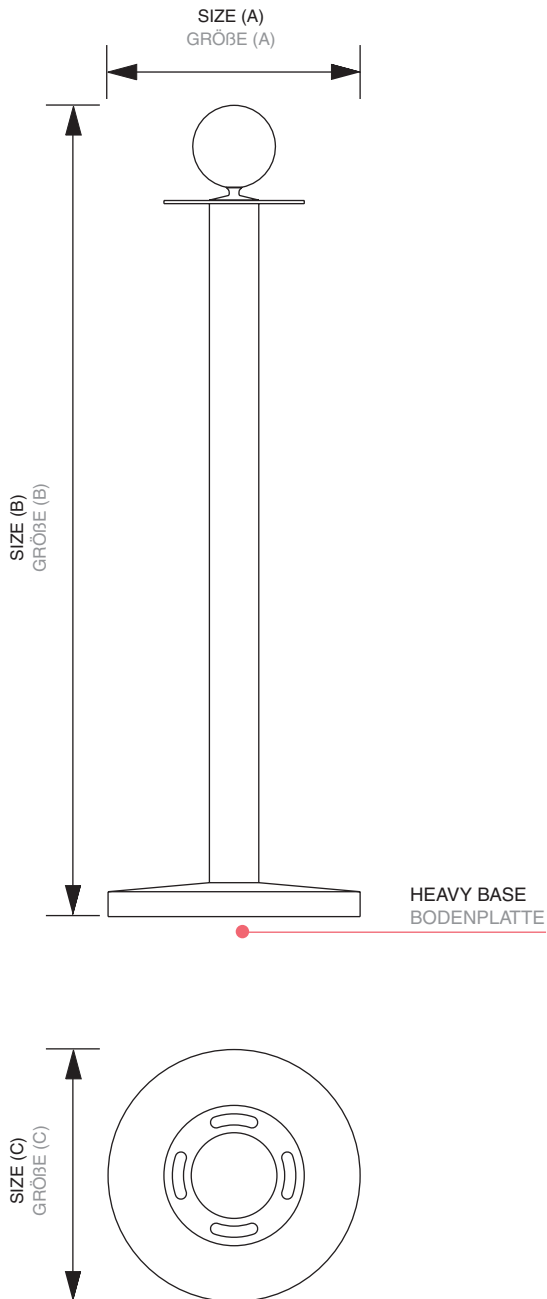

PRODUCT SHEET

Barrier Rope Stand

HOSPITALITY SPACE EQUIPMENT > QUEUE & GUIDANCE SYSTEMS

Barrier Rope Stand

A range of elegant Rope Stands in polished chrome and brass for use in museums, hotels, restaurants and theatres. Supplied with 2m lengths of rope or velour cord. Wall brackets also available.

PRODUCT SHEET

Barrier Rope Stand

HOSPITALITY SPACE EQUIPMENT > QUEUE & GUIDANCE SYSTEMS

ACCESSORIES ZUBEHÖR

PRODUCT SHEET

Barrier Rope Stand

HOSPITALITY SPACE EQUIPMENT > QUEUE & GUIDANCE SYSTEMS

ARTICLE CODE	EAN / GTIN	SIZE (A x B x C)	NET WEIGHT
ARTIKELCODE	EAN / GTIN	GRÖÖE (A x B x C)	NETTO GEWICHT
BSRGOLD 	8595578318012	310 x 950 x 310 mm	11,3 kg
BSRCHROME 	8595578317862	310 x 950 x 310 mm	11,3 kg
BSRP	Rope / Kordel	1500 mm	0,5 kg

ARTICLE CODE	PACKING SIZE	PACKING WEIGHT	PCS / PALLET	WEIGHT OF PALLET	VOLUMETRIC WEIGHT	BELT SIZE	SHIPPING
ARTIKELCODE	VERPACKUNGS-GRÖÖE	VERSAND-GEWICHT	STCK / PALETTE	PALETTEN-GEWICHT	VOLUMEN-GEWICHT	GURTMAÖ	VERSANDART
BSRGOLD	373 x 842 x 135 mm*	17,0 kg*	56 (28 x 2)	501 kg	8,48 kg	1858 mm	UPS
BSRCHROME	373 x 842 x 135 mm*	17,0 kg*	56 (28 x 2)	501 kg	8,48 kg	1858 mm	UPS
BSRP	485 x 390 x 174 mm**	2,9 kg**	300	191 kg	6,58 kg	1613 mm	UPS

* 2 pcs in box / 2 Stck in Packung ** 5 pcs in box / 5 Stck in Packung

ARTICLE CODE	COLOR	EAN / GTIN
ARTIKELCODE	FARBE	EAN / GTIN
BSRRPGLDRED 	velour	8595578318074
BSRRPGLDBRONZE 	twisted	8595578318081
BSRRPGLDBLUE 	velour	8595578318098
BSRRPGLDBLACK 	twisted	8595578318104
BSRWHGOLD		8595578317794