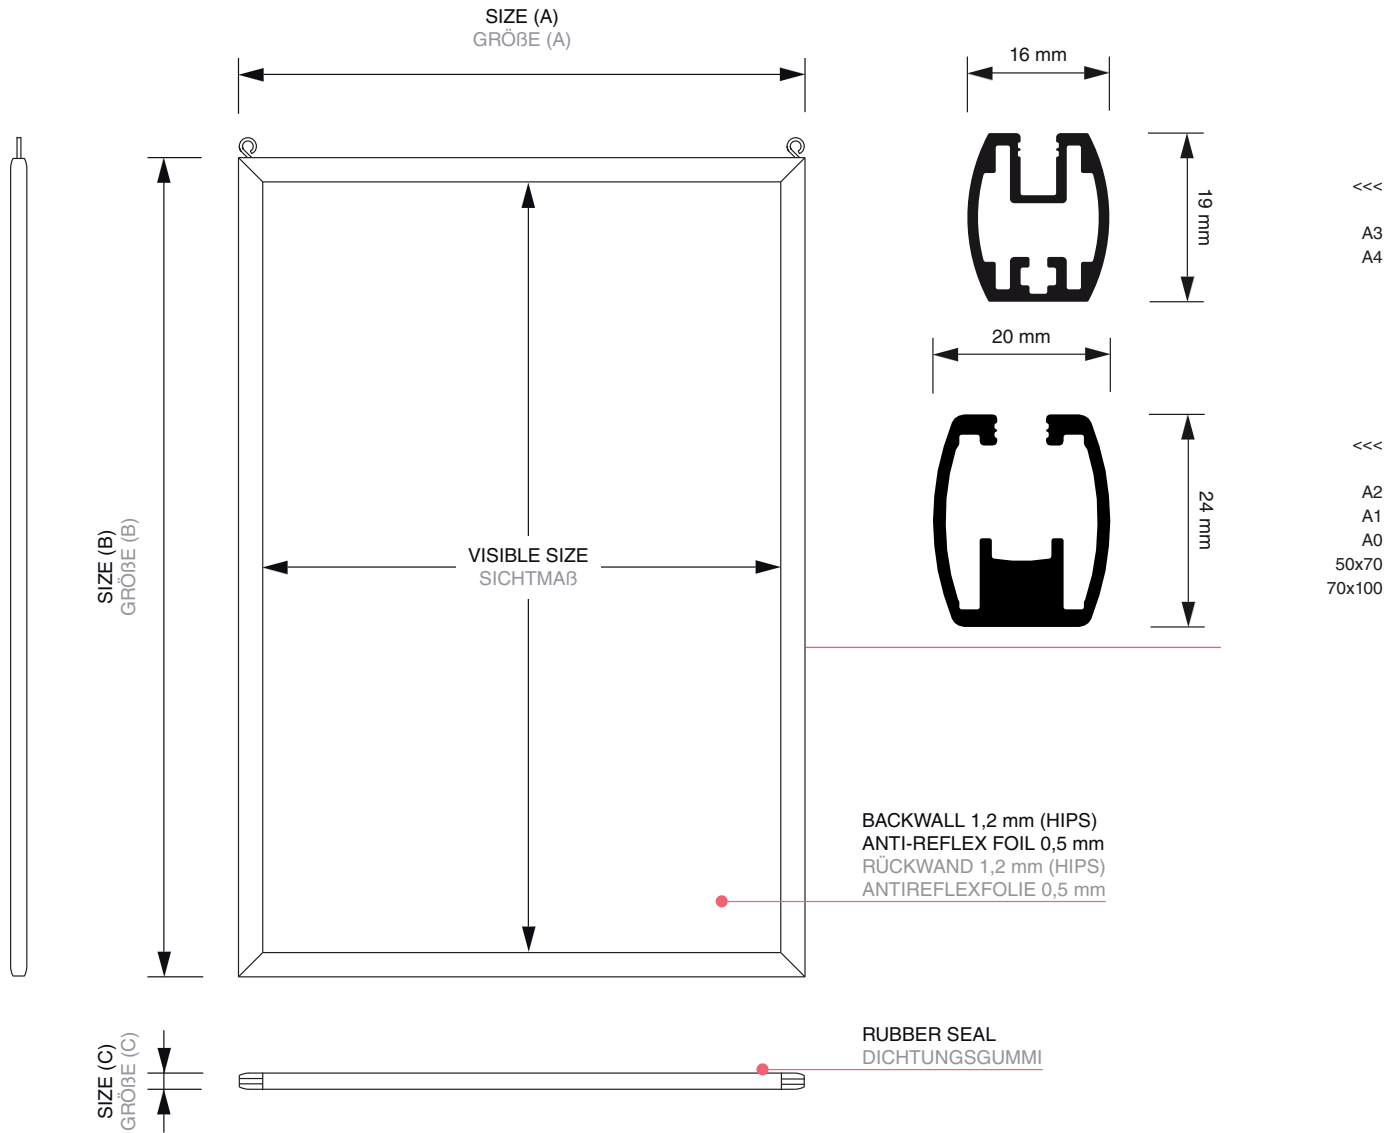

PRODUCT SHEET

Slide In Frame

POSTER FRAMES > OTHER POSTER FRAMES

ACCESSORIES ZUBEHÖR

(HSKR)
HANGING SET
ABHÄNGESET