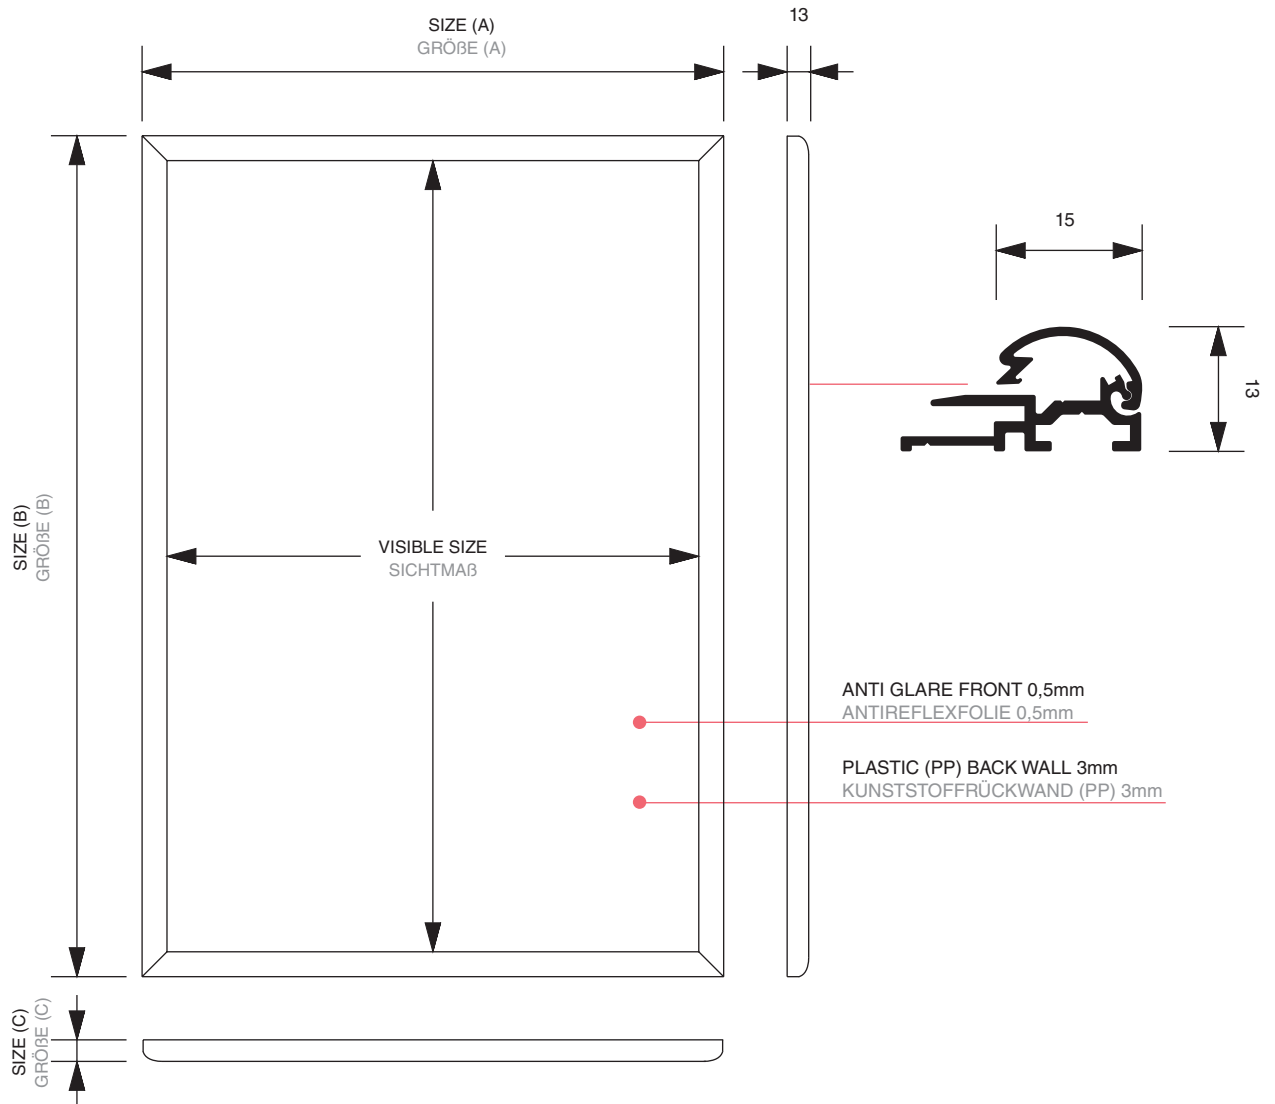

PRODUCT SHEET

Snap frame Profile 15 mm

POSTER FRAMES > SNAP FRAMES