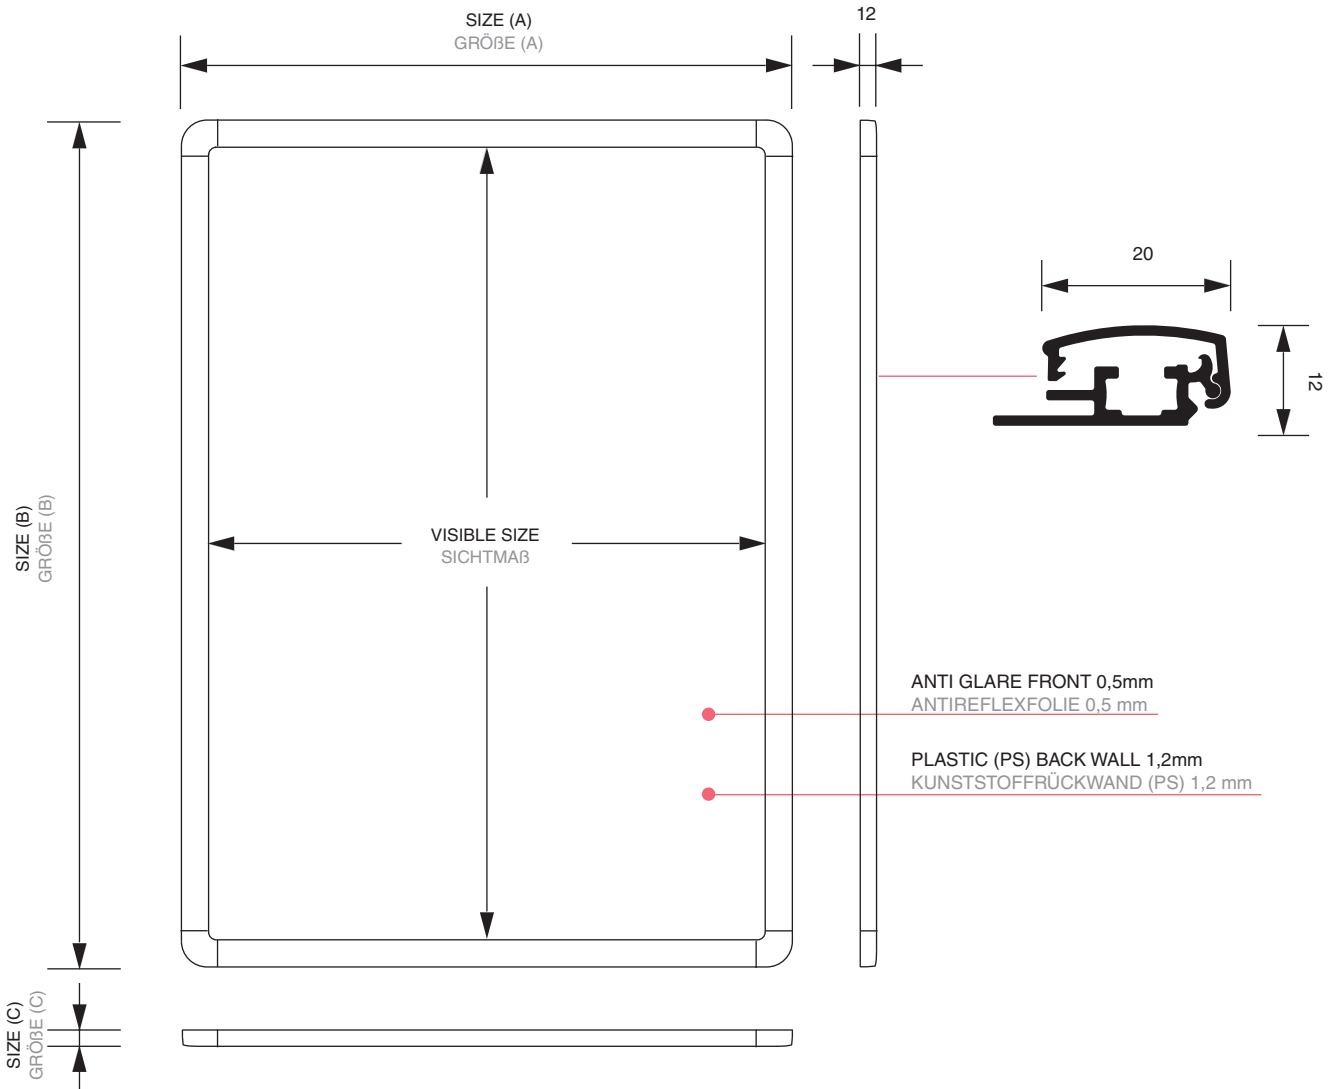

PRODUCT SHEET

Snap frame Profile 20 mm / rondo corner

POSTER FRAMES > SNAP FRAMES