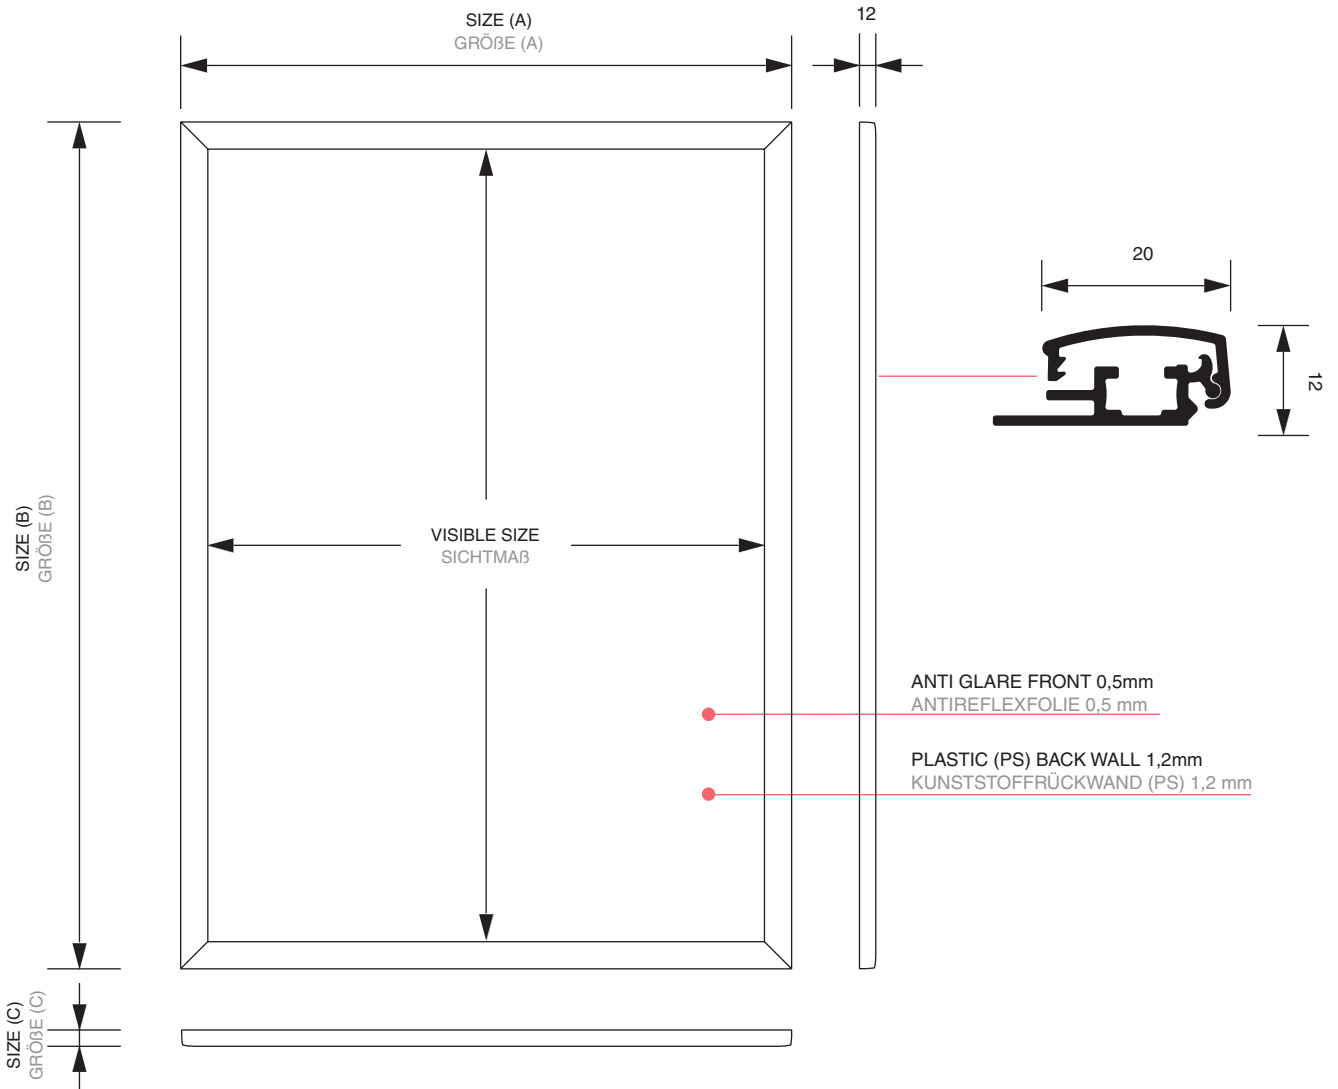

PRODUCT SHEET

Snap frame Profile 20 mm / mitred corner

POSTER FRAMES > SNAP FRAMES