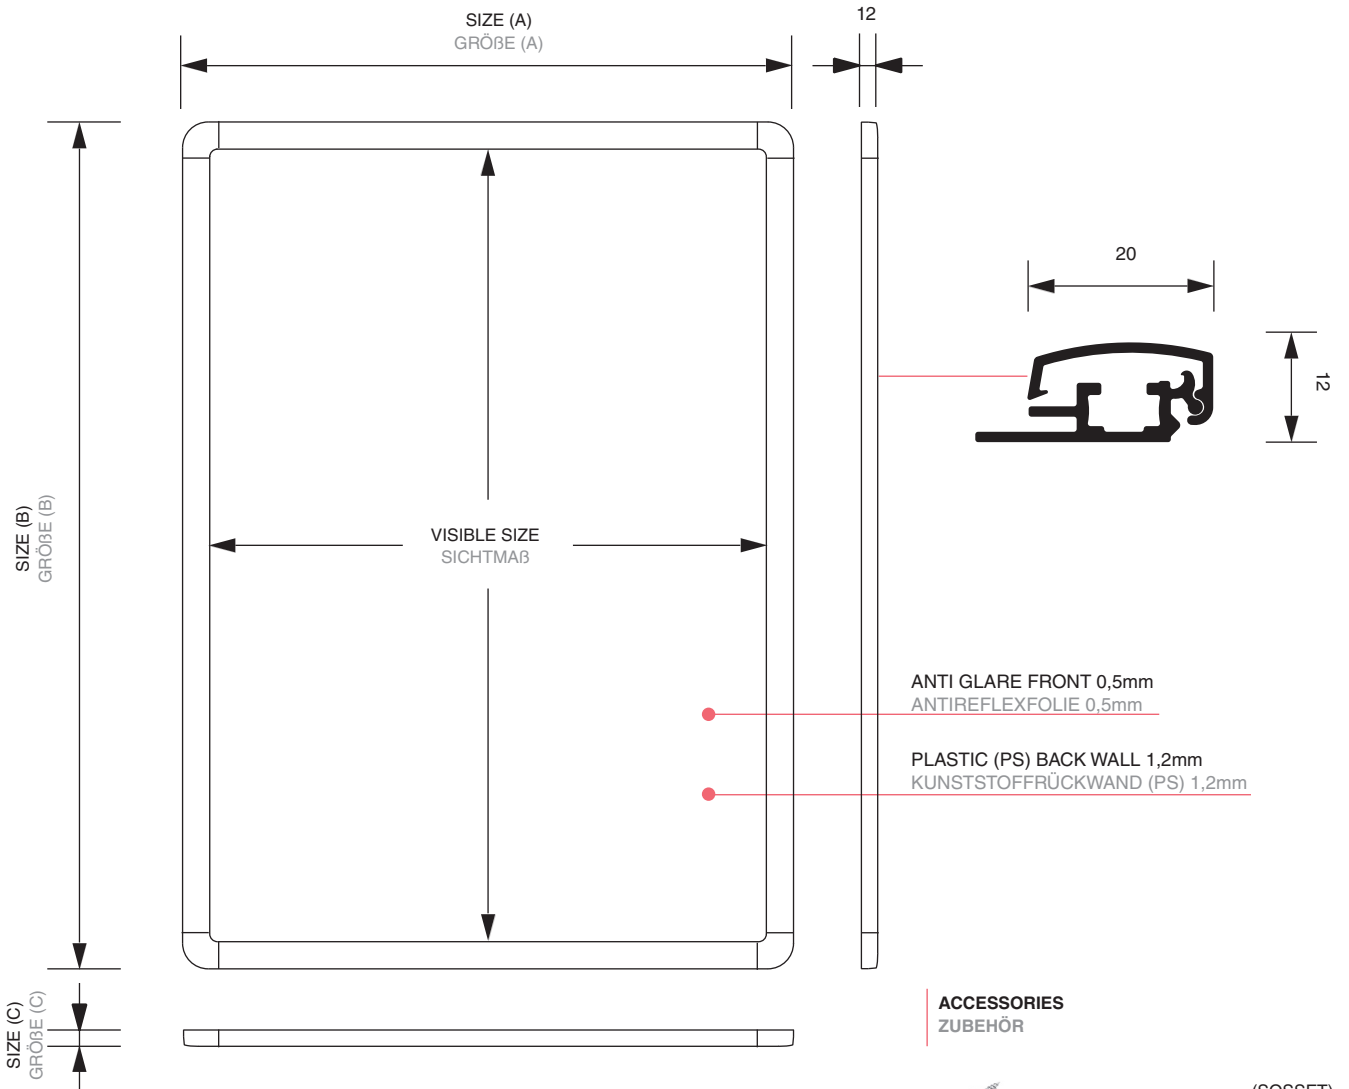

(SOSSET)
SET OF SCREWS
SCHRAUBENSET

PRODUCT SHEET

Snap frame Profile 20 mm SECURITY / rondo corner

POSTER FRAMES > SNAP FRAMES