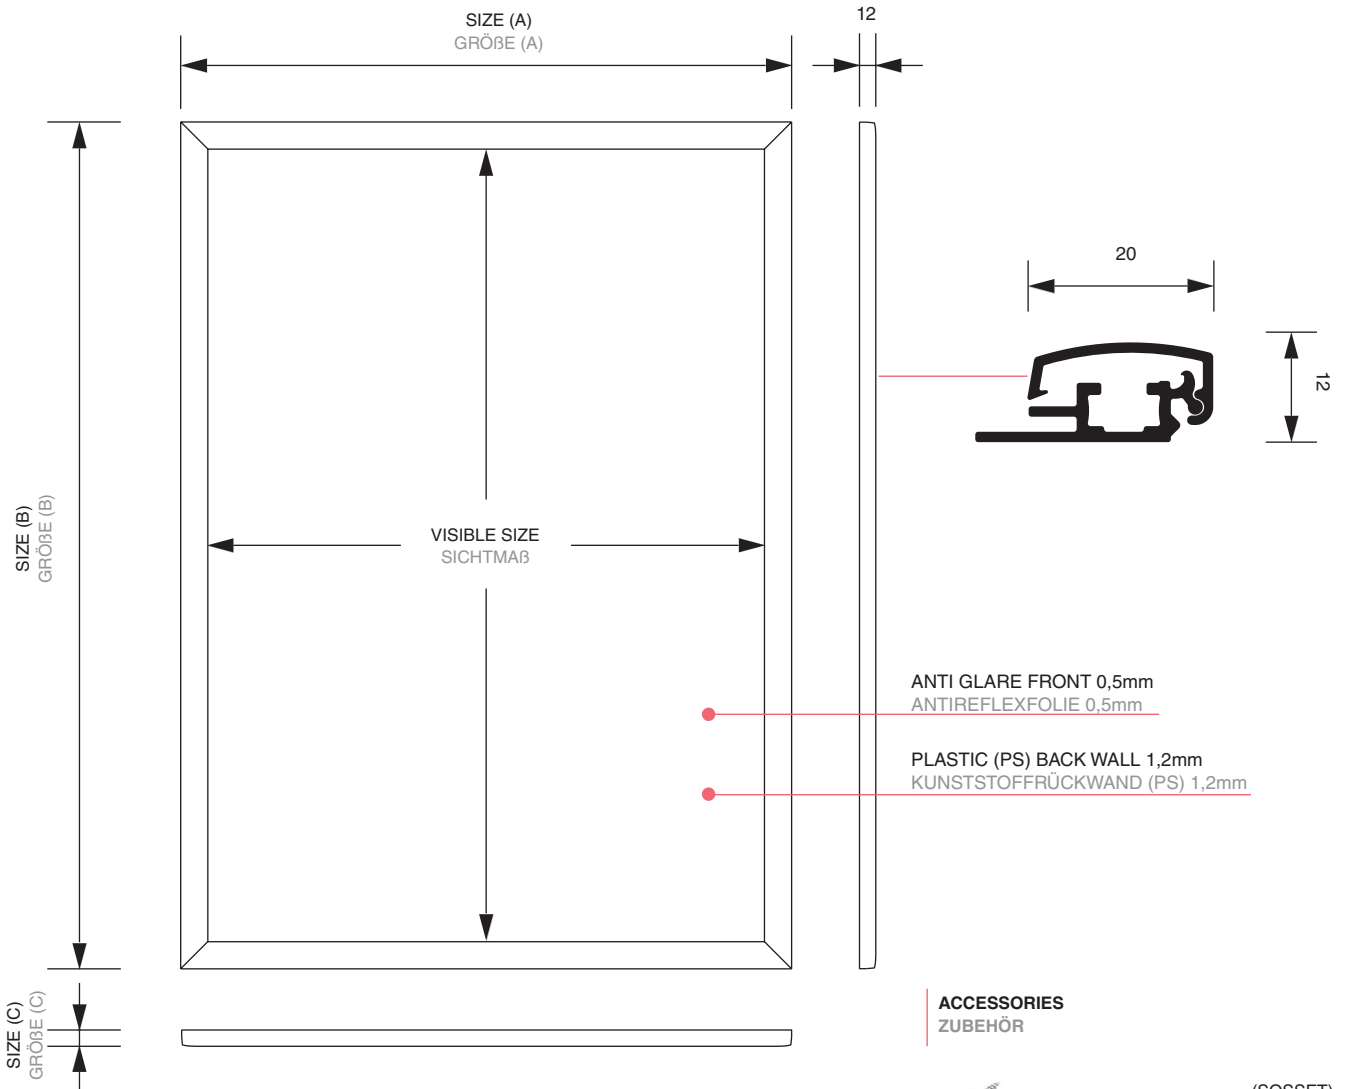

(SOSSET)
SET OF SCREWS
SCHRAUBENSET

PRODUCT SHEET

Snap frame Profile 20 mm SECURITY / mitred corner

POSTER FRAMES > SNAP FRAMES