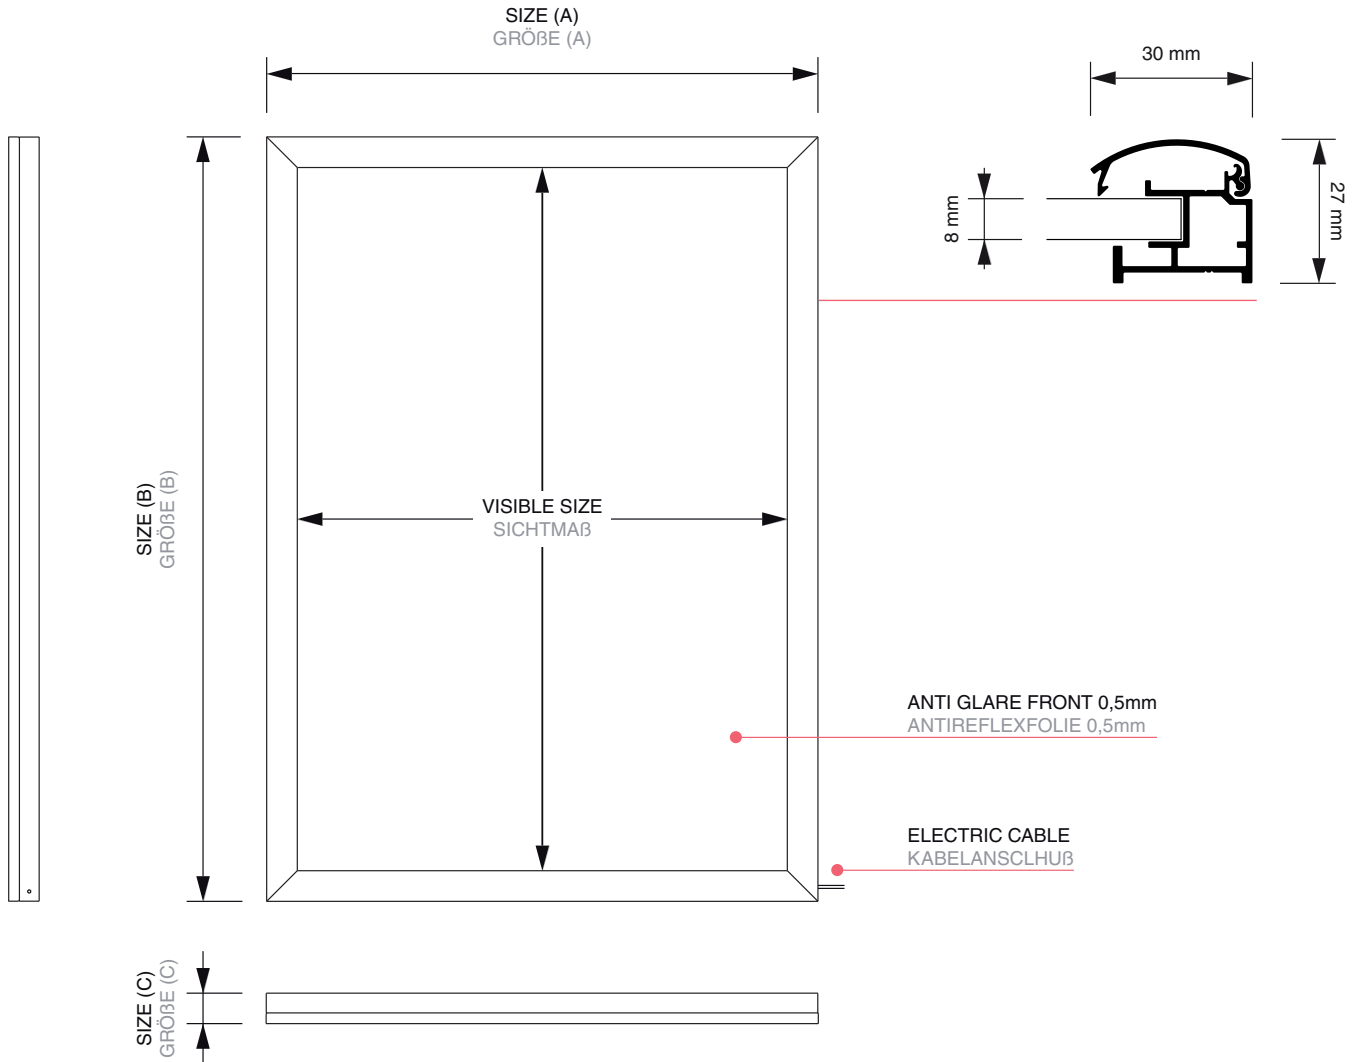

PRODUCT SHEET

LED Poster Light box

ILLUMINATED DISPLAYS > LED POSTER FRAMES