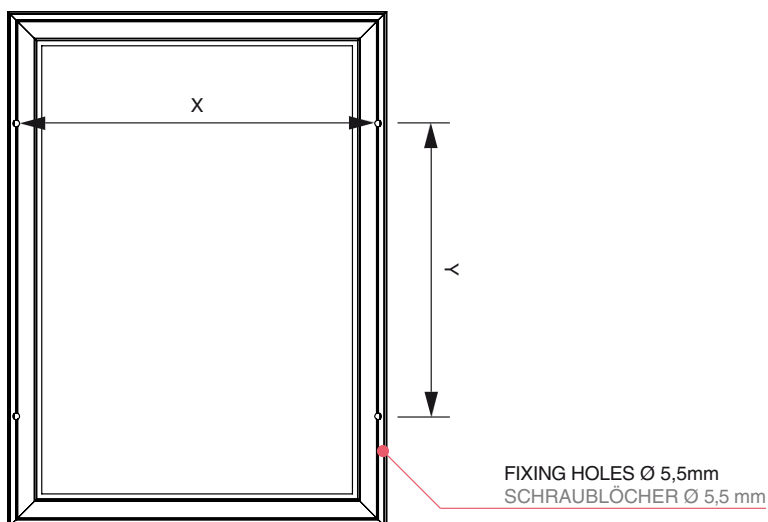

BACKVIEW RÜCKANSICHT