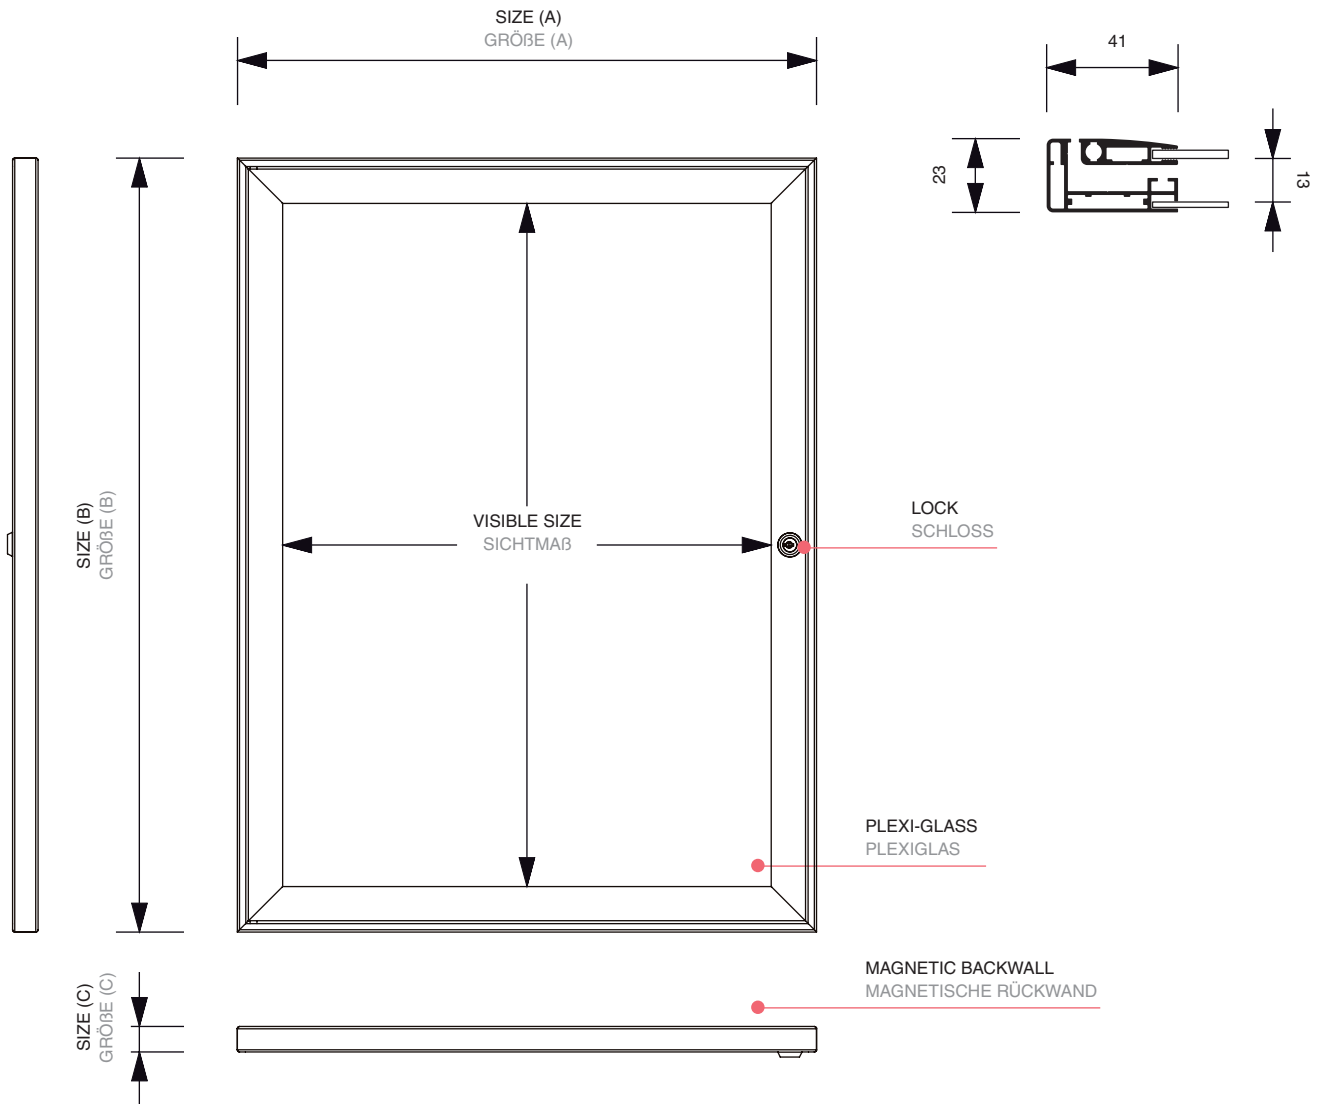

PRODUCT SHEET

Lockable Notice Board S

LOCKABLE NOTICE BOARDS > INDOOR MAGNETIC

ACCESSORIES ZUBEHÖR