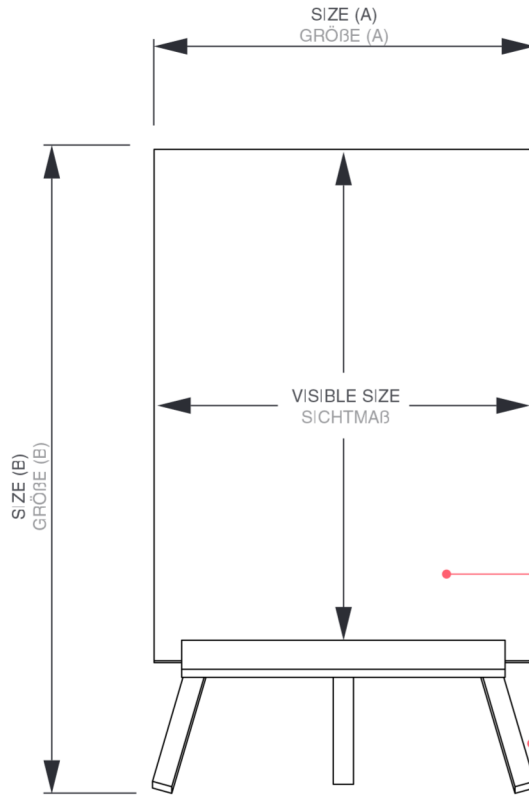

3mm CHALK BOARD
3 mm KREIDETADEL

PINE WOOD STAND
KIEFERNHOLZ STAND