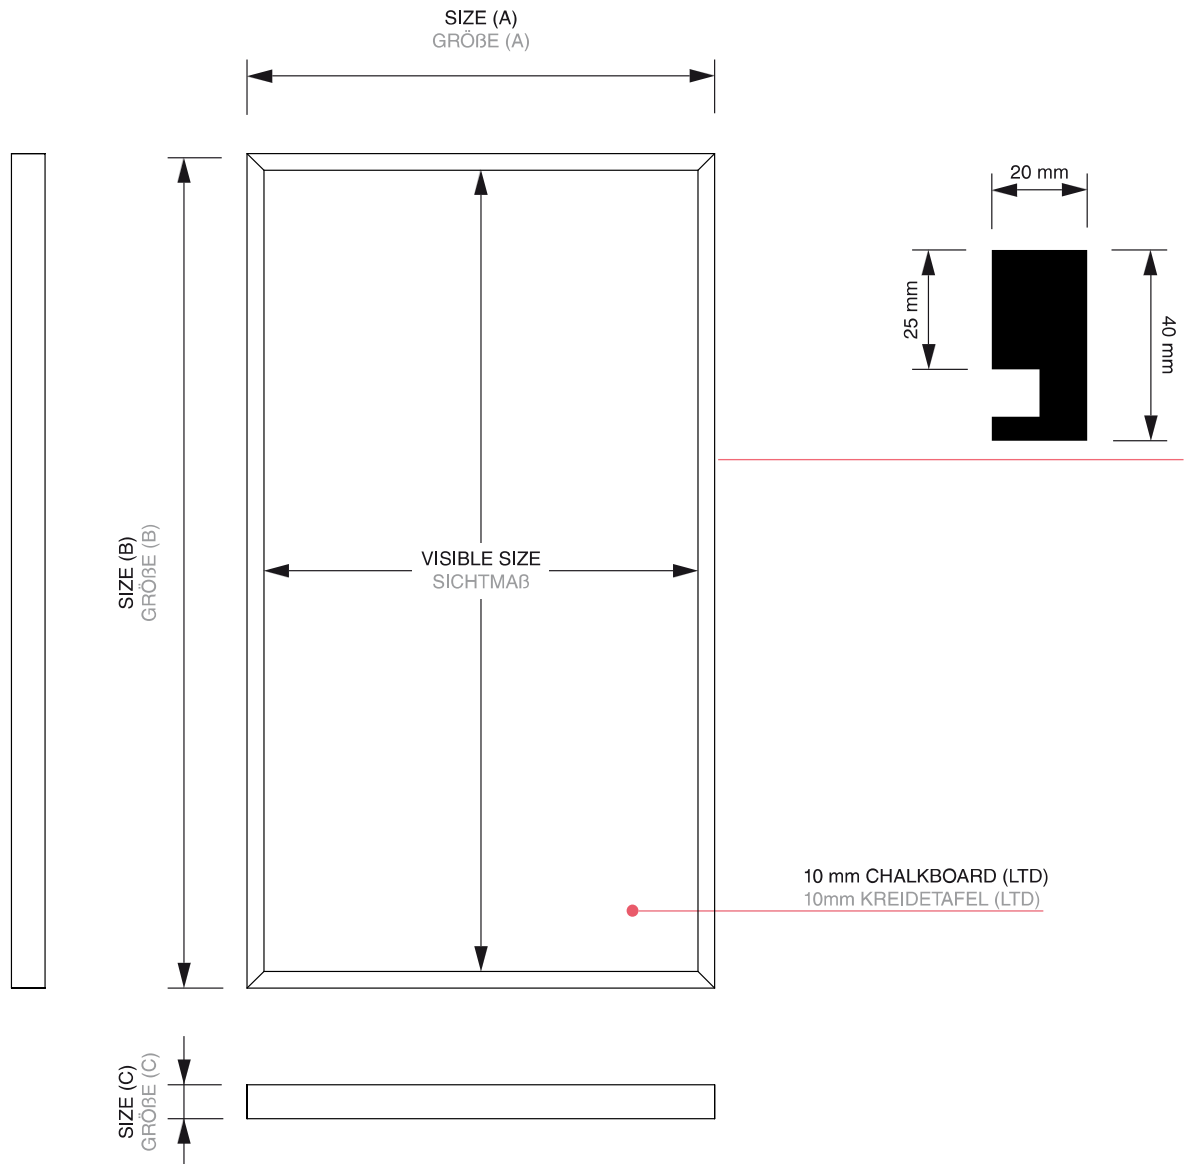

PRODUCT SHEET

JD NATURA Chalk Board Deep

HOSPITALITY SPACE EQUIPMENT > JD NATURA WOODEN RANGE

ACCESSORIES ZUBEHÖR

SCRITTO® CHALKMARKERS
KREIDESTIFTE

EASEL HOLZSTAFFELEI