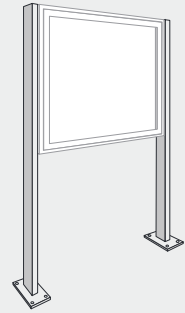

Aluminium Aluminium

Eloxiert Anodised Paar pair Best.-Nr. Item No.
Alu-silberfarbig Aluminium-silver colour

Eloxiert Edeltstahl optik Paar pair Best.-Nr. Item No.
Anodised stainless steel finish

Pulverbeschichtet Powder coated Paar pair Best.-Nr. Item No.
RAL nach Wahl, RAL as desired

103000367

103000377

103000376

103000379

103000411

103000380